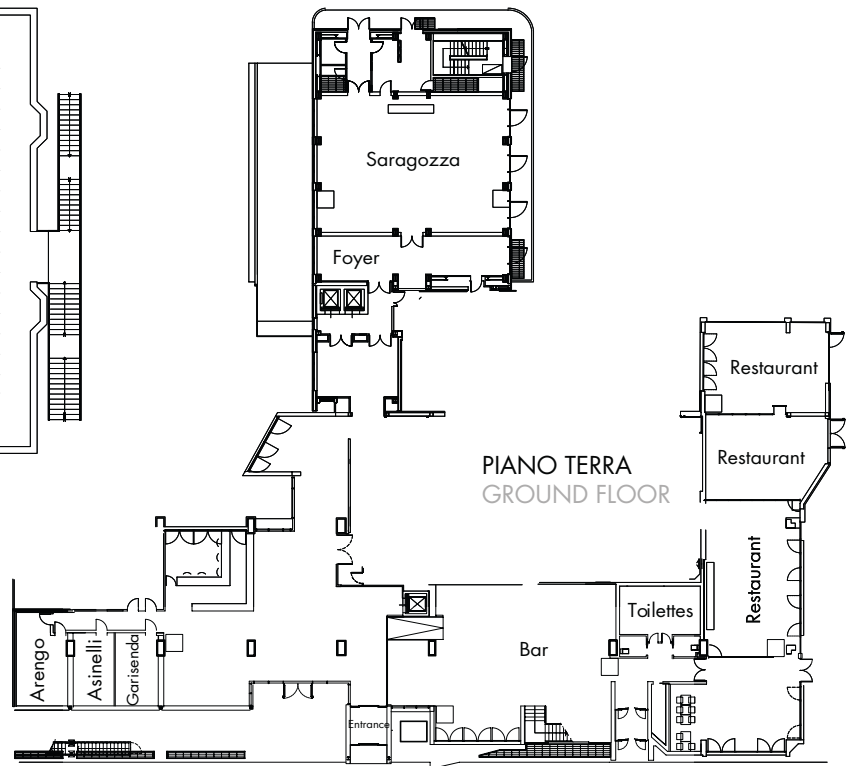

PIANO TERRA  
GROUND FLOOR

**Attrezzature standard gratuite:**  
Free standard meeting equipment:

- Lavagna a fogli mobili  
Flip Chart
- Blocco note e penna  
Stationary
- Hospitality desk  
Hospitality desk